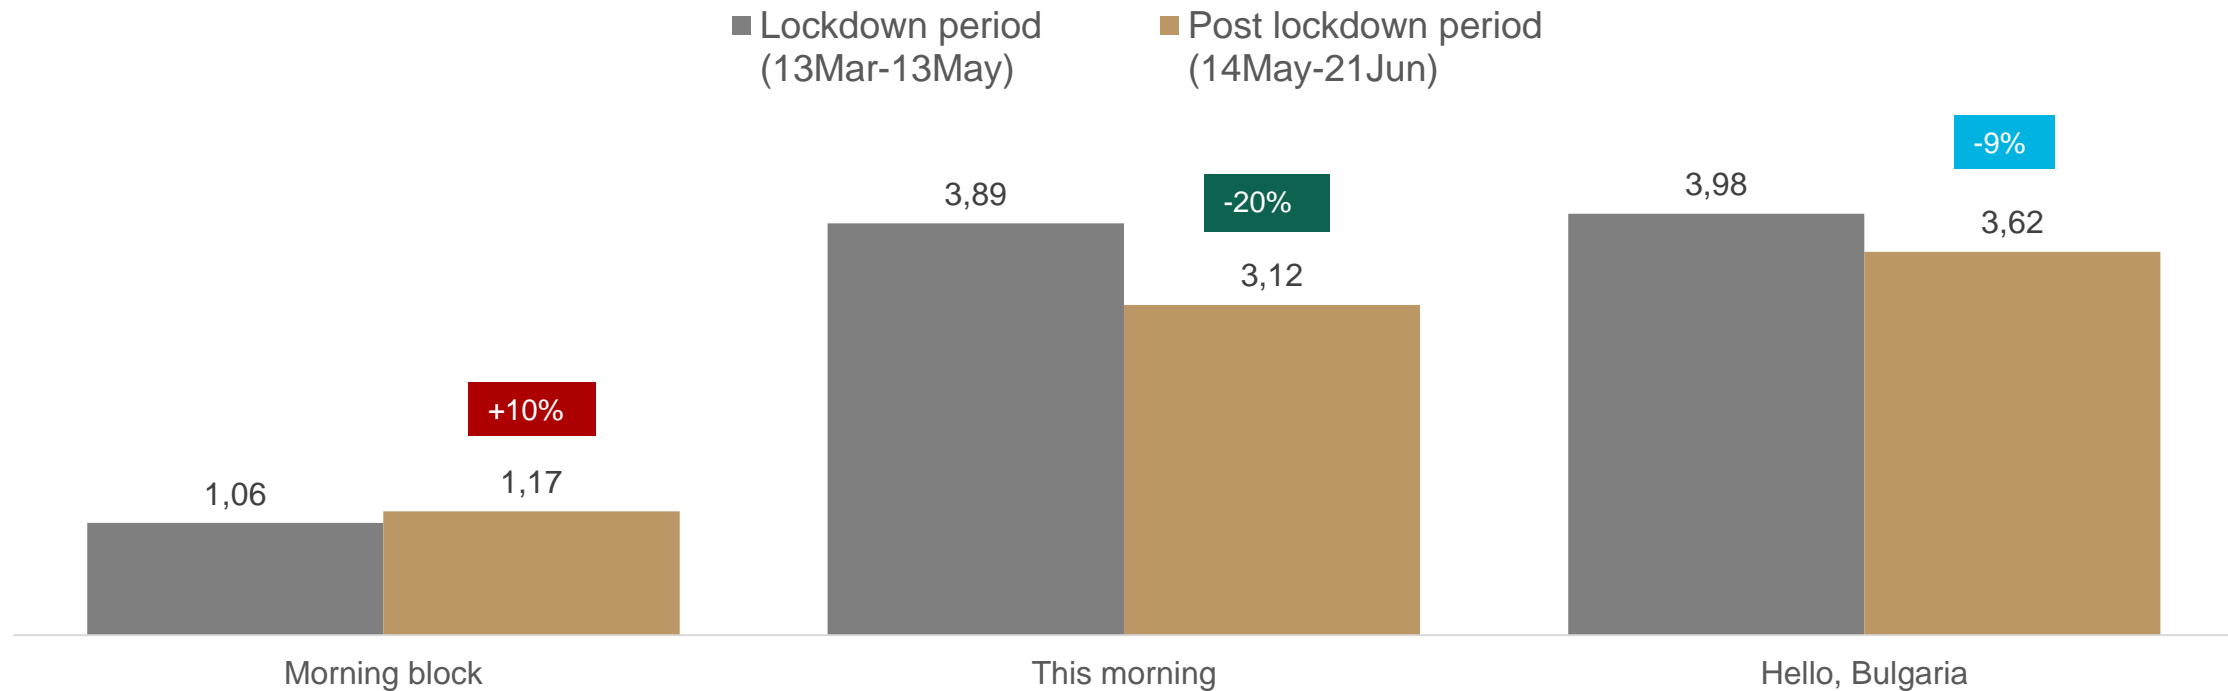

Diema Family replaced bTV Cinema in top 5.

Cartoon Network regained its place within the top 10 on the account of Fox.

THE NATIONAL CHANNELS DECLINED RATINGS IN 20-21 TIME SLOT

Nova sustained leadership throughout the day.

bTV Comedy outperformed Diema and bTV Action.

GARB

NOVA'S MORNING SHOW HAD THE HIGHEST VIEWERSHIP DURING AND AFTER THE LOCKDOWN

In the following period bTV show declined faster vs the one of Nova
BNT1 increased audience but still remained behind the leading channels

AS THE MAIN ENTERTAINMENT AND REALITY SHOWS HAVE ENDED, MOVIES ARE GRADUALLY OVERTAKING THE RANKING WITH 10 OUT OF 20 TOP PROGRAMS LAST WEEK

	Channel	Title	Type	Time start	Rating %	Shr %
1	NOVA TV	Fish on the cake	Culinary program	20:00	9,2	30,8
2	BTV	Evermore	Series	20:00	8,8	29,7
3	NOVA TV	xXx: Return of Xander Cage	Movies	20:00	8,8	28,4
4	NOVA TV	News block	News	19:00	8,1	33,0
5	NOVA TV	Magnum P.I.	Series	21:00	7,9	24,9
6	BTV	Taxi 3	Movies	22:00	7,7	28,3
7	BTV	News block	News	19:00	7,6	30,9
8	NOVA TV	News block	News	22:00	7,4	23,6
9	BTV	The Devil Wears Prada	Movies	20:00	7,4	24,0
10	NOVA TV	Opurnichavite	Movies	22:00	6,8	28,1
11	NOVA TV	The Bounty Hunter	Movies	20:00	6,3	26,0
12	NOVA TV	FBI	Series	22:30	5,9	20,8
13	BTV	Taken	Movies	20:00	5,9	24,7
14	BTV	Fi	Series	21:00	5,7	18,1
15	BTV	True Lies	Movies	22:00	5,7	25,7
16	NOVA TV	Family Feud	TV games	18:00	5,6	29,0
17	BTV	Like a Movie	Entertainment	23:50	5,3	27,3
18	NOVA TV	The Da Vinci Code	Movies	22:00	5,0	21,1
19	NOVA TV	Twist of fate	Movies	14:30	4,7	23,5
20	NOVA TV	Walking the Dog	Movies	12:30	4,7	25,1