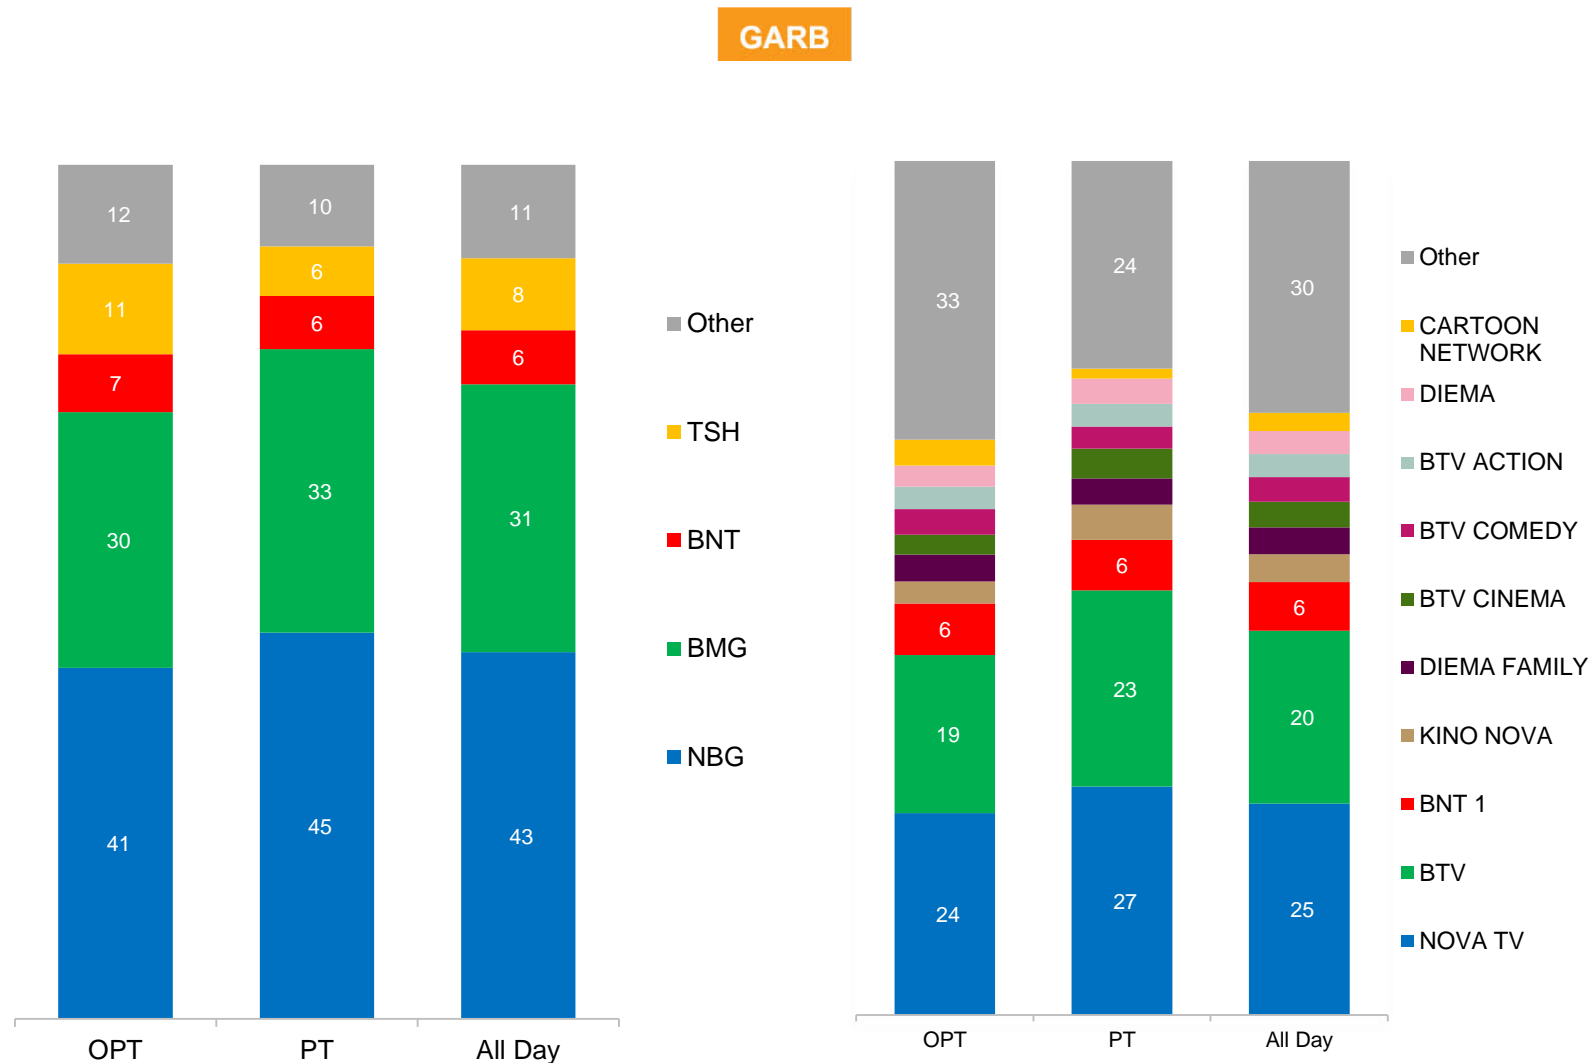

LAST WEEK TV AUDIENCE DECREASED FOLLOWING THE TYPICAL SEASONALITY PATTERN

*GARB started measure TSA as of 1st May

BOTH MAJOR TV GROUPS KEPT RATHER STABLE SHARES

Both bTV and Nova increased PT shares by 1pp. BNT sustained 6pp share in all observed slots.

Diema Family replaced bTV Cinema in top 5.

Cartoon Network regained its place within the top 10 on the account of Fox.

THE NATIONAL CHANNELS DECLINED RATINGS IN 20-21 TIME SLOT

Nova sustained leadership throughout the day.

bTV Comedy outperformed Diema and bTV Action.

GARB

NOVA'S MORNING SHOW HAD THE HIGHEST VIEWERSHIP DURING AND AFTER THE LOCKDOWN

In the following period bTV show declined faster vs the one of Nova
BNT1 increased audience but still remained behind the leading channels

AS THE MAIN ENTERTAINMENT AND REALITY SHOWS HAVE ENDED, MOVIES ARE GRADUALLY OVERTAKING THE RANKING WITH 10 OUT OF 20 TOP PROGRAMS LAST WEEK

	Channel	Title	Type	Time start	Rating %	Shr %
1	NOVA TV	Fish on the cake	Culinary program	20:00	9,2	30,8
2	BTV	Evermore	Series	20:00	8,8	29,7
3	NOVA TV	xXx: Return of Xander Cage	Movies	20:00	8,8	28,4
4	NOVA TV	News block	News	19:00	8,1	33,0
5	NOVA TV	Magnum P.I.	Series	21:00	7,9	24,9
6	BTV	Taxi 3	Movies	22:00	7,7	28,3
7	BTV	News block	News	19:00	7,6	30,9
8	NOVA TV	News block	News	22:00	7,4	23,6
9	BTV	The Devil Wears Prada	Movies	20:00	7,4	24,0
10	NOVA TV	Opurnichavite	Movies	22:00	6,8	28,1
11	NOVA TV	The Bounty Hunter	Movies	20:00	6,3	26,0
12	NOVA TV	FBI	Series	22:30	5,9	20,8
13	BTV	Taken	Movies	20:00	5,9	24,7
14	BTV	Fi	Series	21:00	5,7	18,1
15	BTV	True Lies	Movies	22:00	5,7	25,7
16	NOVA TV	Family Feud	TV games	18:00	5,6	29,0
17	BTV	Like a Movie	Entertainment	23:50	5,3	27,3
18	NOVA TV	The Da Vinci Code	Movies	22:00	5,0	21,1
19	NOVA TV	Twist of fate	Movies	14:30	4,7	23,5
20	NOVA TV	Walking the Dog	Movies	12:30	4,7	25,1