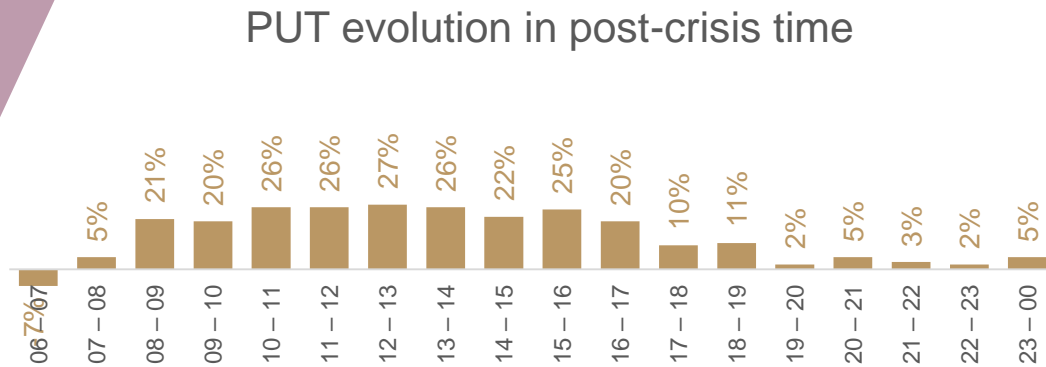

TV WEEKLY REPORT

FOCUSED ON THE MORNING SHOWS

Source: GARB
Data: People meter, national base
Period: 15-21.06
TG: A 18-49
Currency: BGN gross

PAGE VIEWS SUSTAINED DOUBLE DIGITS GROWTH AFTER THE LOCKDOWN PERIOD

Source: Gemius, A18-49

TV VIEWERSHIP KEEPS HIGHER LEVELS DURING THE POST-CRISIS TIMES DRIVEN BY DT HOURS

13 Mar -13 May 2020 vs the same period 2019

Peak of the crisis

Lockdown

PUT +31%

Time spent +0:55 hour

Reach +6pp

Source: GARB, A18-49

14 May - 21 June 2020 vs the same period 2019

New Normal

Post crisis

+15%

+0:25 hour

+1 pp

LAST WEEK TV AUDIENCE DECREASED FOLLOWING THE TYPICAL SEASONALITY PATTERN

*GARB started measure TSA as of 1st May

BOTH MAJOR TV GROUPS KEPT RATHER STABLE SHARES

Both bTV and Nova increased PT shares by 1pp. BNT sustained 6pp share in all observed slots.