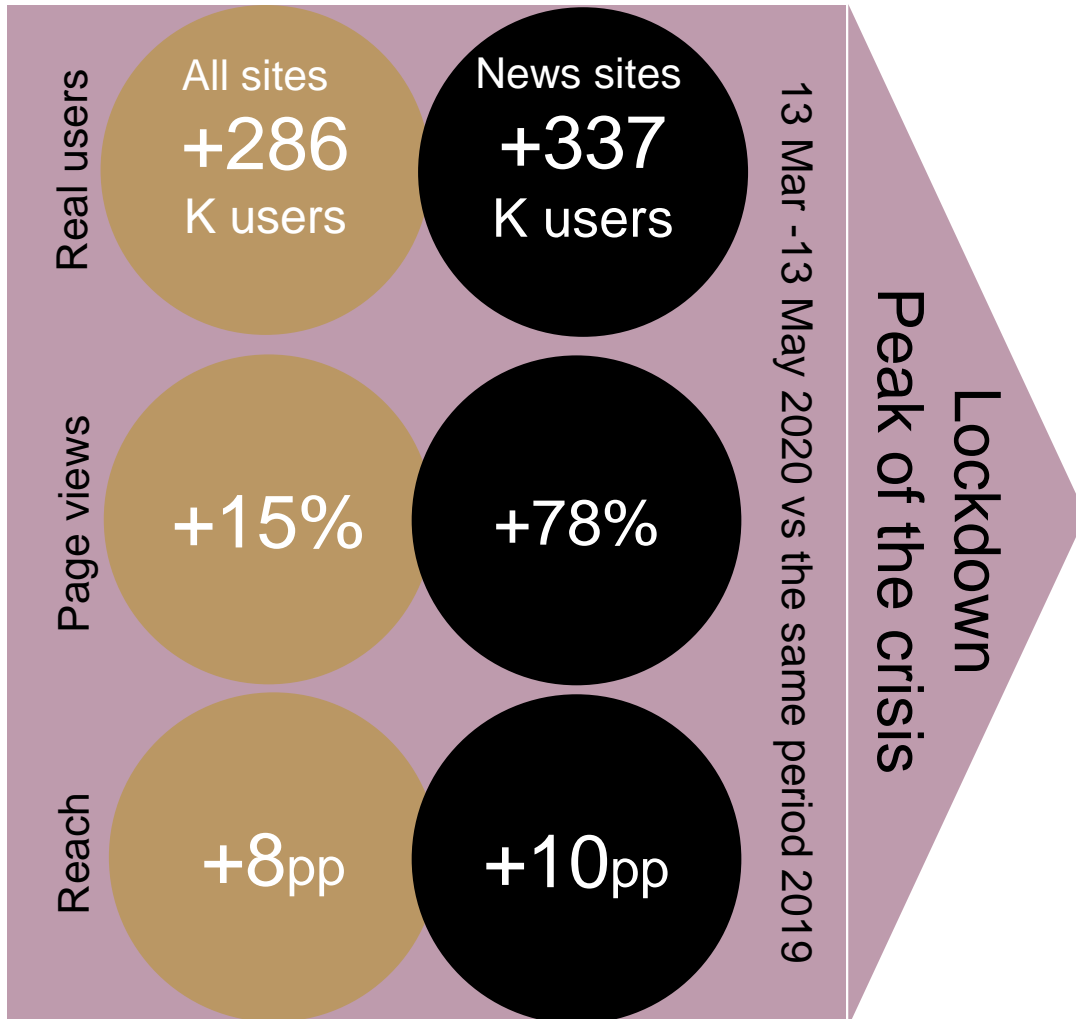

TV WEEKLY REPORT

FOCUSED ON THE MORNING SHOWS

Source: GARB
Data: People meter, national base
Period: 15-21.06
TG: A 18-49
Currency: BGN gross

PAGE VIEWS SUSTAINED DOUBLE DIGITS GROWTH AFTER THE LOCKDOWN PERIOD

Source: Gemius, A18-49

TV VIEWERSHIP KEEPS HIGHER LEVELS DURING THE POST-CRISIS TIMES DRIVEN BY DT HOURS

13 Mar -13 May 2020 vs the same period 2019

Peak of the crisis

Lockdown

PUT +31%

Time spent +0:55 hour

Reach +6pp

Source: GARB, A18-49

14 May - 21 June 2020 vs the same period 2019

New Normal

Post crisis

+15%

+0:25 hour

+1 pp

bTV Comedy outperformed Diema and bTV Action.

GARB

NOVA'S MORNING SHOW HAD THE HIGHEST VIEWERSHIP DURING AND AFTER THE LOCKDOWN

In the following period bTV show declined faster vs the one of Nova
BNT1 increased audience but still remained behind the leading channels