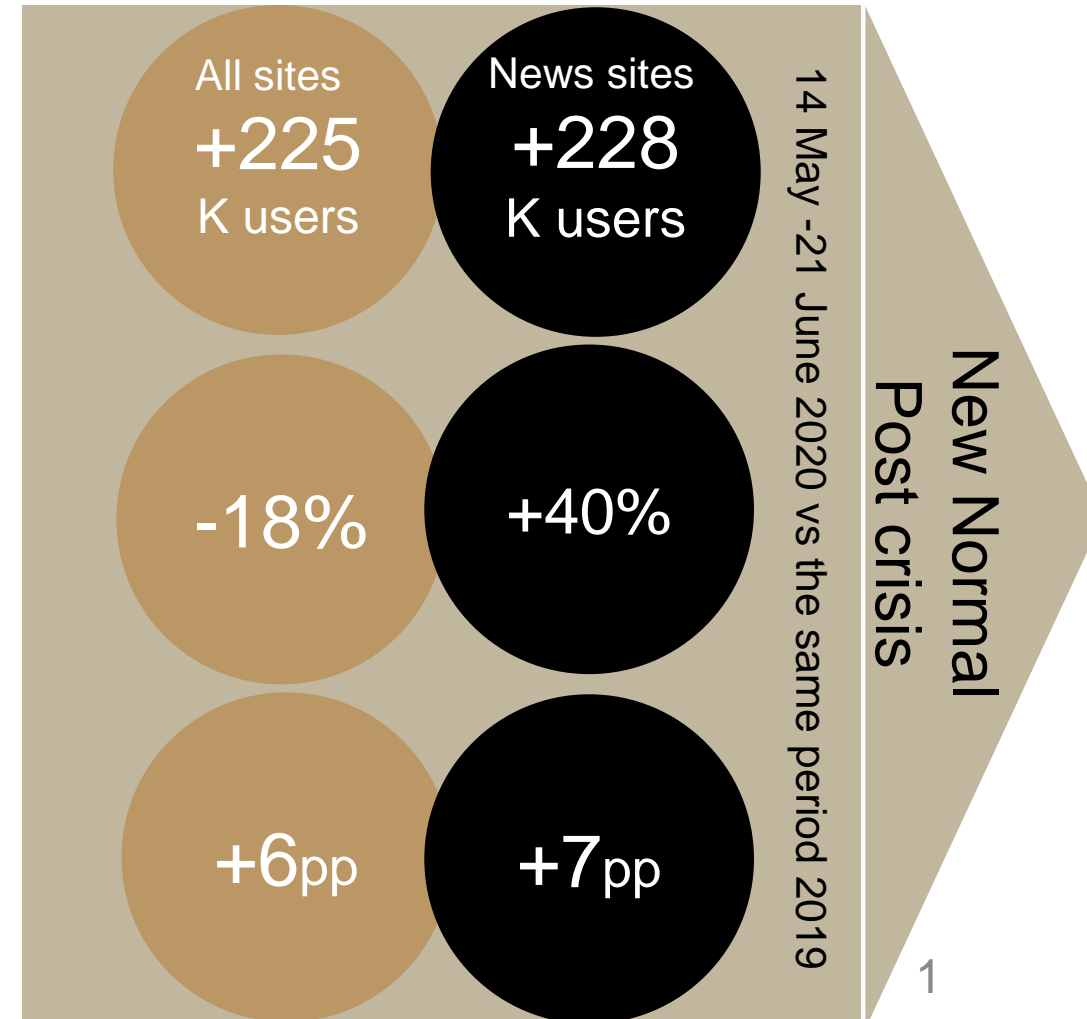

TV WEEKLY REPORT

FOCUSED ON THE MORNING SHOWS

Source: GARB
Data: People meter, national base
Period: 15-21.06
TG: A 18-49
Currency: BGN gross

PAGE VIEWS SUSTAINED DOUBLE DIGITS GROWTH AFTER THE LOCKDOWN PERIOD

Source: Gemius, A18-49

TV VIEWERSHIP KEEPS HIGHER LEVELS DURING THE POST-CRISIS TIMES DRIVEN BY DT HOURS

13 Mar -13 May 2020 vs the same period 2019

Peak of the crisis

Lockdown

PUT +31%

Time spent +0:55 hour

Reach +6pp

Source: GARB, A18-49

14 May - 21 June 2020 vs the same period 2019

New Normal

Post crisis

+15%

+0:25 hour

+1 pp

LAST WEEK TV AUDIENCE DECREASED FOLLOWING THE TYPICAL SEASONALITY PATTERN

*GARB started measure TSA as of 1st May

BOTH MAJOR TV GROUPS KEPT RATHER STABLE SHARES

Both bTV and Nova increased PT shares by 1pp. BNT sustained 6pp share in all observed slots.