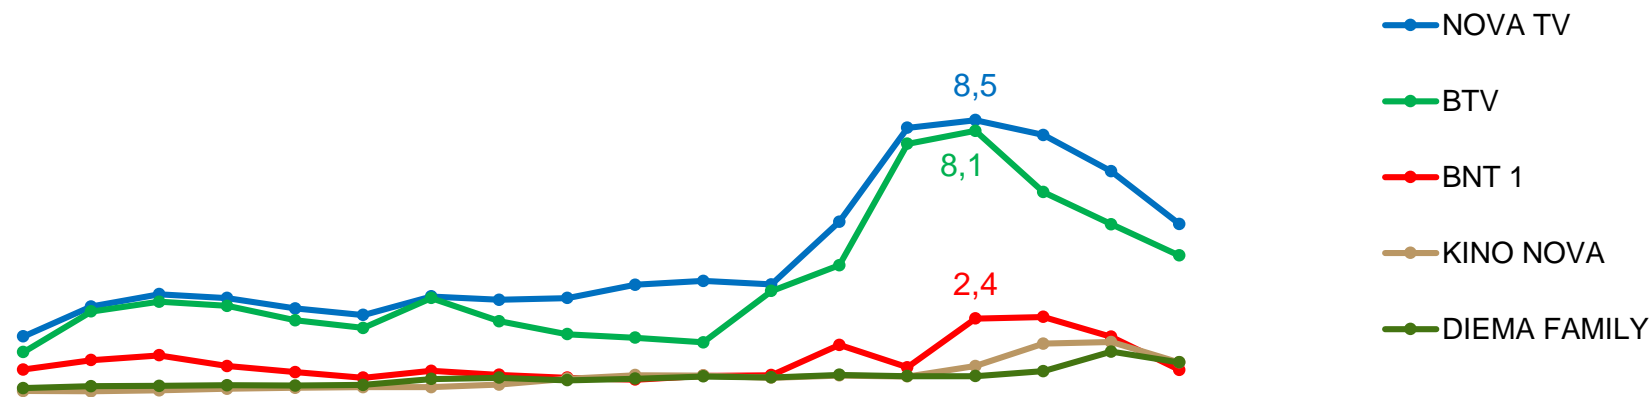

Diema Family replaced bTV Cinema in top 5.

Cartoon Network regained its place within the top 10 on the account of Fox.

THE NATIONAL CHANNELS DECLINED RATINGS IN 20-21 TIME SLOT

Nova sustained leadership throughout the day.

bTV Comedy outperformed Diema and bTV Action.

GARB

NOVA'S MORNING SHOW HAD THE HIGHEST VIEWERSHIP DURING AND AFTER THE LOCKDOWN

In the following period bTV show declined faster vs the one of Nova
BNT1 increased audience but still remained behind the leading channels