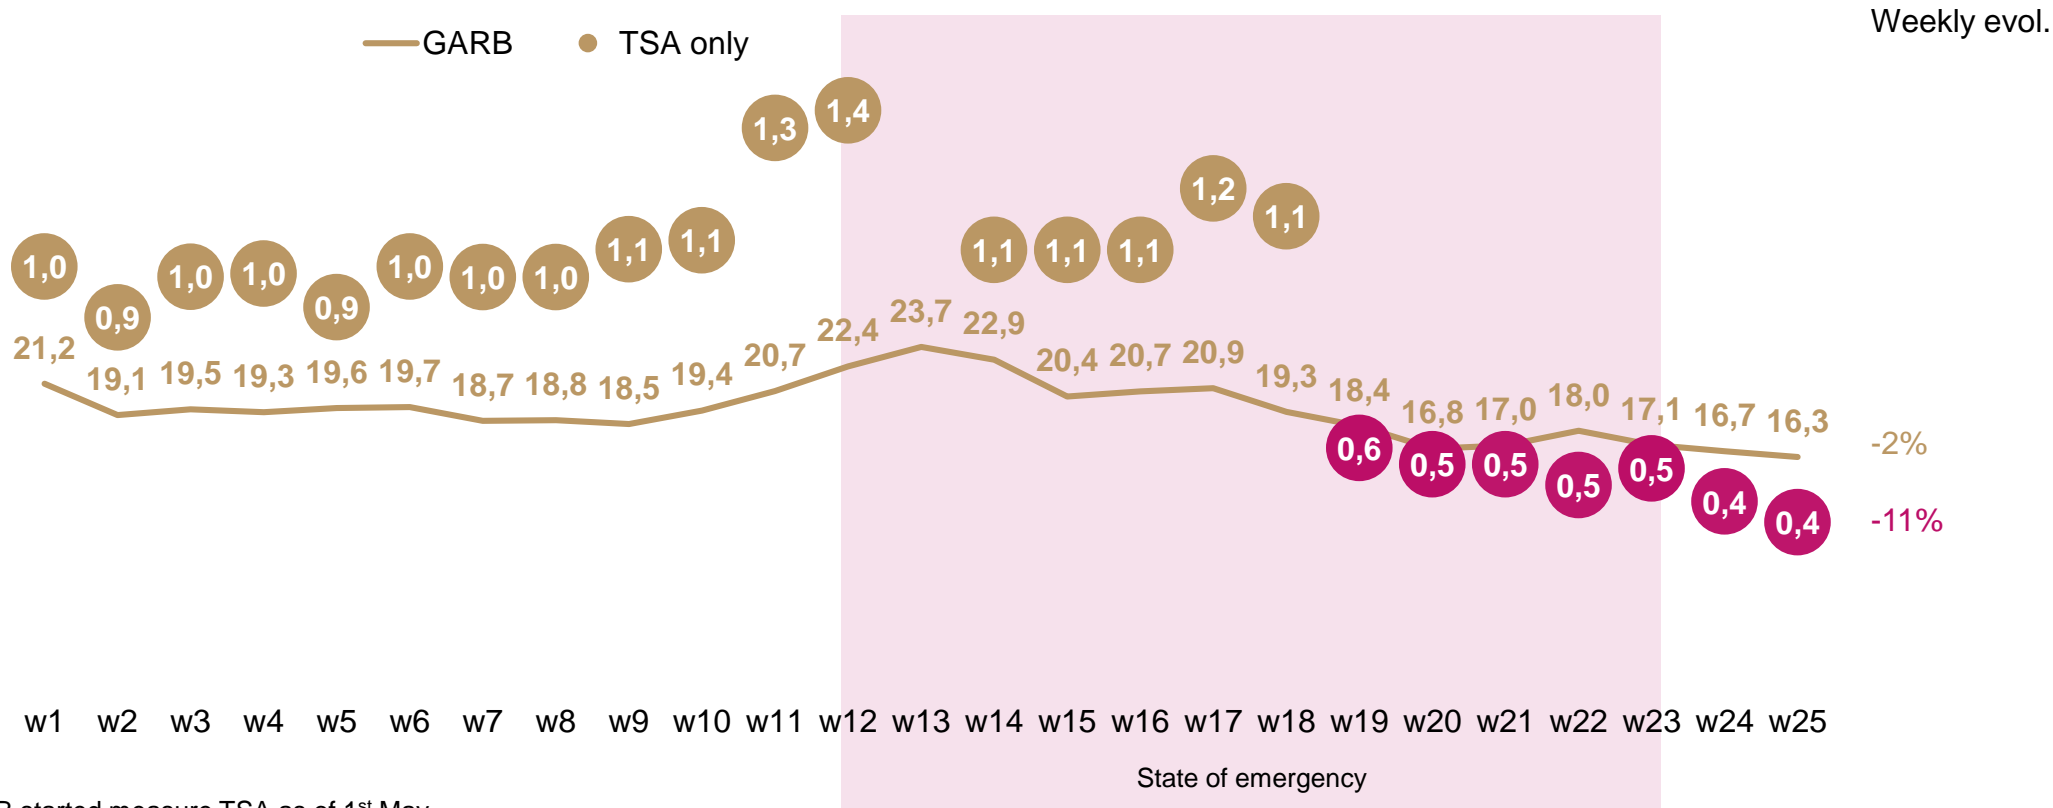

Source: Gemius, A18-49

TV VIEWERSHIP KEEPS HIGHER LEVELS DURING THE POST-CRISIS TIMES DRIVEN BY DT HOURS

13 Mar -13 May 2020 vs the same period 2019

Peak of the crisis

Lockdown

PUT +31%

Time spent +0:55 hour

Reach +6pp

Source: GARB, A18-49

14 May - 21 June 2020 vs the same period 2019

New Normal

Post crisis

+15%

+0:25 hour

+1 pp

LAST WEEK TV AUDIENCE DECREASED FOLLOWING THE TYPICAL SEASONALITY PATTERN

*GARB started measure TSA as of 1st May

BOTH MAJOR TV GROUPS KEPT RATHER STABLE SHARES

Both bTV and Nova increased PT shares by 1pp. BNT sustained 6pp share in all observed slots.

Diema Family replaced bTV Cinema in top 5.

Cartoon Network regained its place within the top 10 on the account of Fox.

THE NATIONAL CHANNELS DECLINED RATINGS IN 20-21 TIME SLOT

Nova sustained leadership throughout the day.