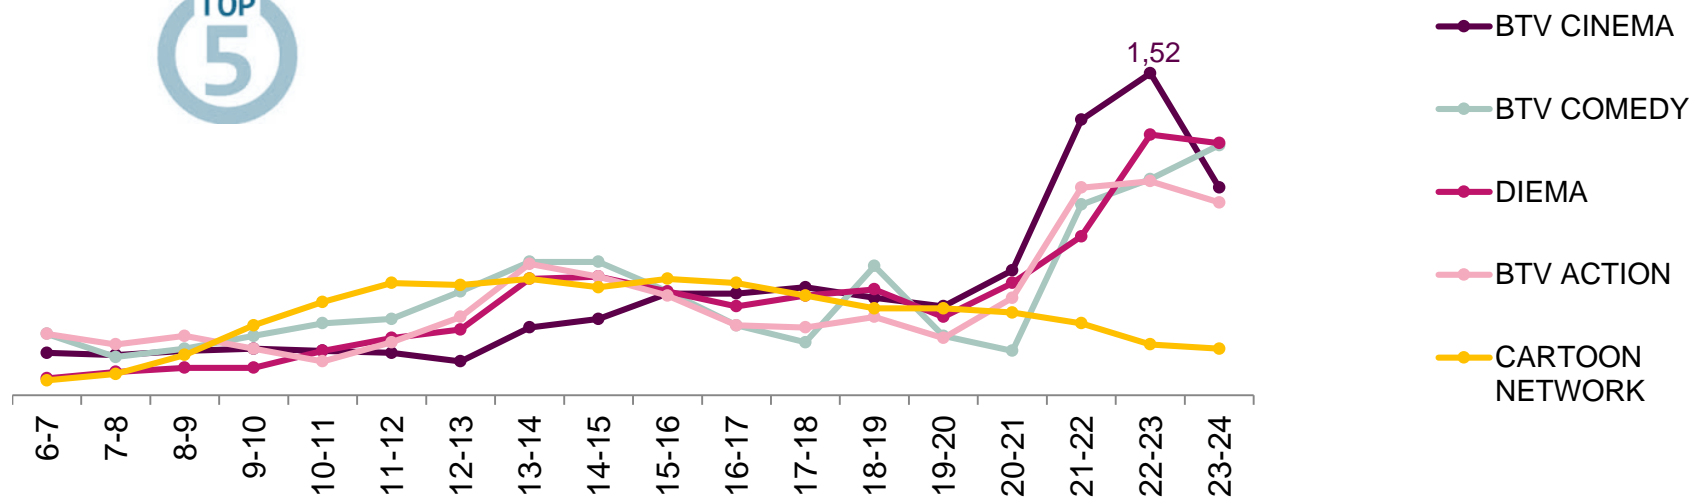

Diema Family replaced bTV Cinema in top 5.

Cartoon Network regained its place within the top 10 on the account of Fox.

THE NATIONAL CHANNELS DECLINED RATINGS IN 20-21 TIME SLOT

Nova sustained leadership throughout the day.

bTV Comedy outperformed Diema and bTV Action.

GARB

NOVA'S MORNING SHOW HAD THE HIGHEST VIEWERSHIP DURING AND AFTER THE LOCKDOWN

In the following period bTV show declined faster vs the one of Nova
BNT1 increased audience but still remained behind the leading channels

AS THE MAIN ENTERTAINMENT AND REALITY SHOWS HAVE ENDED, MOVIES ARE GRADUALLY OVERTAKING THE RANKING WITH 10 OUT OF 20 TOP PROGRAMS LAST WEEK

	Channel	Title	Type	Time start	Rating %	Shr %
1	NOVA TV	Fish on the cake	Culinary program	20:00	9,2	30,8
2	BTV	Evermore	Series	20:00	8,8	29,7
3	NOVA TV	xXx: Return of Xander Cage	Movies	20:00	8,8	28,4
4	NOVA TV	News block	News	19:00	8,1	33,0
5	NOVA TV	Magnum P.I.	Series	21:00	7,9	24,9
6	BTV	Taxi 3	Movies	22:00	7,7	28,3
7	BTV	News block	News	19:00	7,6	30,9
8	NOVA TV	News block	News	22:00	7,4	23,6
9	BTV	The Devil Wears Prada	Movies	20:00	7,4	24,0
10	NOVA TV	Opurnichavite	Movies	22:00	6,8	28,1
11	NOVA TV	The Bounty Hunter	Movies	20:00	6,3	26,0
12	NOVA TV	FBI	Series	22:30	5,9	20,8
13	BTV	Taken	Movies	20:00	5,9	24,7
14	BTV	Fi	Series	21:00	5,7	18,1
15	BTV	True Lies	Movies	22:00	5,7	25,7
16	NOVA TV	Family Feud	TV games	18:00	5,6	29,0
17	BTV	Like a Movie	Entertainment	23:50	5,3	27,3
18	NOVA TV	The Da Vinci Code	Movies	22:00	5,0	21,1
19	NOVA TV	Twist of fate	Movies	14:30	4,7	23,5
20	NOVA TV	Walking the Dog	Movies	12:30	4,7	25,1