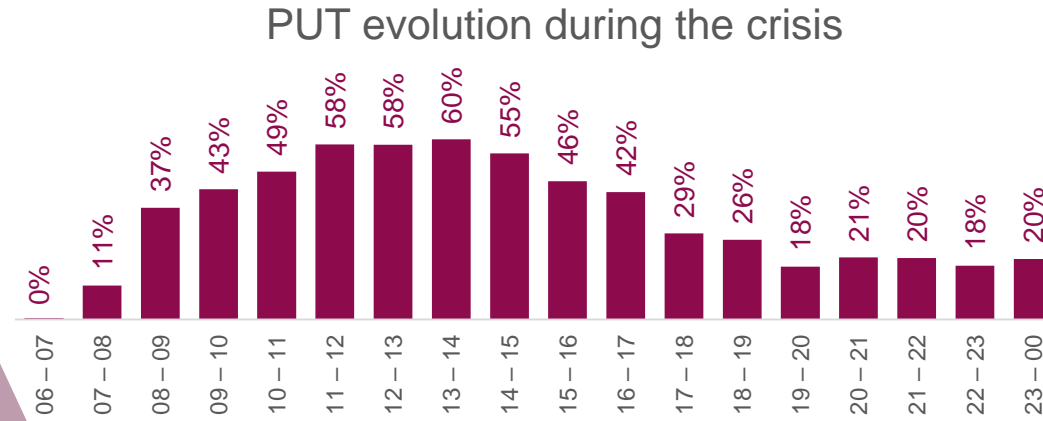

TV WEEKLY REPORT

FOCUSED ON THE MORNING SHOWS

Source: GARB
Data: People meter, national base
Period: 15-21.06
TG: A 18-49
Currency: BGN gross

PAGE VIEWS SUSTAINED DOUBLE DIGITS GROWTH AFTER THE LOCKDOWN PERIOD

Source: Gemius, A18-49

TV VIEWERSHIP KEEPS HIGHER LEVELS DURING THE POST-CRISIS TIMES DRIVEN BY DT HOURS

13 Mar -13 May 2020 vs the same period 2019

Peak of the crisis

Lockdown

PUT +31%

Time spent +0:55 hour

Reach +6pp

Source: GARB, A18-49

14 May - 21 June 2020 vs the same period 2019

New Normal

Post crisis

+15%

+0:25 hour

+1 pp